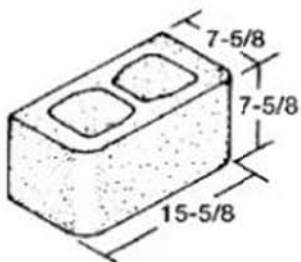

8x8x16 SPLIT FACE & FITTINGS

8x8x16 Split Face & Split Face Corners One Face One End

Wt 42

8x8x16 Split Face Sash/End Breaker

Wt 43

8x4x16 Split Face

Wt 19

8x4x16 Split Face Sash/End Breaker

Wt 20

8x8x16 Split Face Single Score

Wt 43

8x8x16 Split Face Single Score Sash/End Breaker

Wt 45

8x8x8 Bullnose Half

Wt 24 Lwt 18

8x8x16 Double Bullnose Pilaster

Wt 4-1/2 Lwt 3-1/2

8x8x16 Double Bullnose Half

Wt 24

8x8x16 Knock Outs

Wt 40