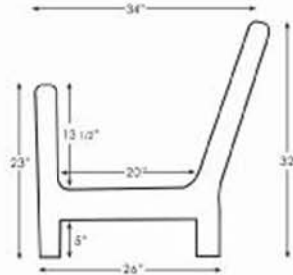

FEED BUNKS

Feed Bunks

Fenceline Feed Bunk Low "J" Style

Length 8 ft. • Weight 2900 lbs.
End Caps Available
Available with Ceramic Tile Feeding Floor

Short "J" Style

Up to 15 ft. Length • Weight 300 lbs./ft.
End Caps Available

Fenceline Feed Bunk "J" Style

Length 8 ft. • Weight 2000 lbs.
End Caps Available

Silo Feed Bunks "U" Style

Length 8 ft. • Weight 3700 lbs.
End Caps Available
Available with Ceramic Tile Feeding Floor

Silo Feed Bunks "H" Style

Length 5 ft. • Weight 2500 lbs.
End Caps Available