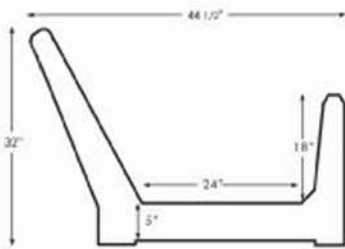

FEED BUNKS

Feed Bunks

Fenceline Feed Bunk Low "J" Style

Length 8 ft. • Weight 2900 lbs.
End Caps Available
Available with Ceramic Tile Feeding Floor

Short "J" Style

Up to 15 ft. Length • Weight 300 lbs./ft.
End Caps Available

Fenceline Feed Bunk "J" Style

Length 8 ft. • Weight 2000 lbs.
End Caps Available

Silo Feed Bunks "U" Style

Length 8 ft. • Weight 3700 lbs.
End Caps Available
Available with Ceramic Tile Feeding Floor

Silo Feed Bunks "H" Style

Length 5 ft. • Weight 2500 lbs.
End Caps Available