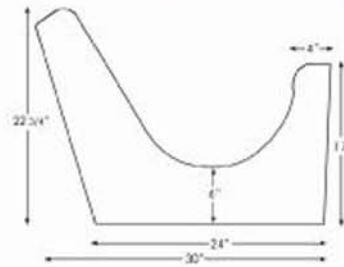

FEED BUNKS

Feed Bunks

Fenceline Feed Bunk Low "J" Style

Length 8 ft. • Weight 2900 lbs.
End Caps Available
Available with Ceramic Tile Feeding Floor

Short "J" Style

Up to 15 ft. Length • Weight 300 lbs./ft.
End Caps Available

Fenceline Feed Bunk "J" Style

Length 8 ft. • Weight 2000 lbs.
End Caps Available

Silo Feed Bunks "U" Style

Length 8 ft. • Weight 3700 lbs.
End Caps Available
Available with Ceramic Tile Feeding Floor

Silo Feed Bunks "H" Style

Length 5 ft. • Weight 2500 lbs.
End Caps Available